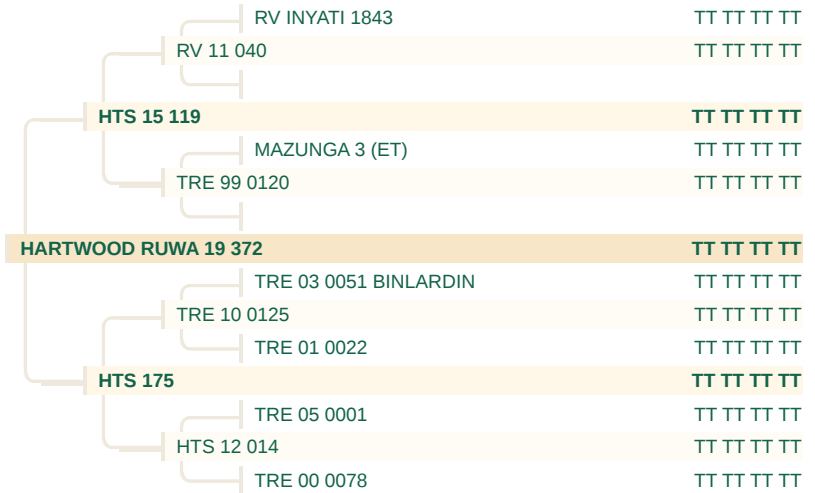

Australian Tuli Pedigree

HARTWOOD RUWA 19 372

Owner Hartwood Farm	Breeder	Classifier
Sex Male	DOB 04/11/2020	Breeding
PV	Colour	H/P

Certificate # issued on Friday, 15 September 2023

Jack Milbank

NO ALTERATIONS MAY BE MADE TO THIS CERTIFICATE WITHOUT OFFICIAL ENDORSEMENT FROM AUSTRALIAN TULI.