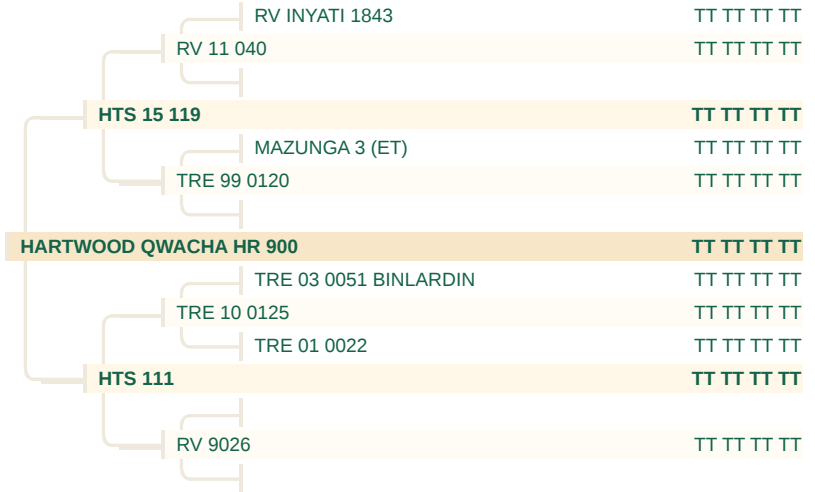

Australian Tuli Pedigree

HARTWOOD QWACHA HR 900

Owner Hartwood Cattle Co.	Breeder	Classifier
Sex Male	DOB 25/10/2019	Breeding
PV	Colour Tan	H/P PP

Certificate # issued on Monday, 02 October 2023

.....
Jack Milbank